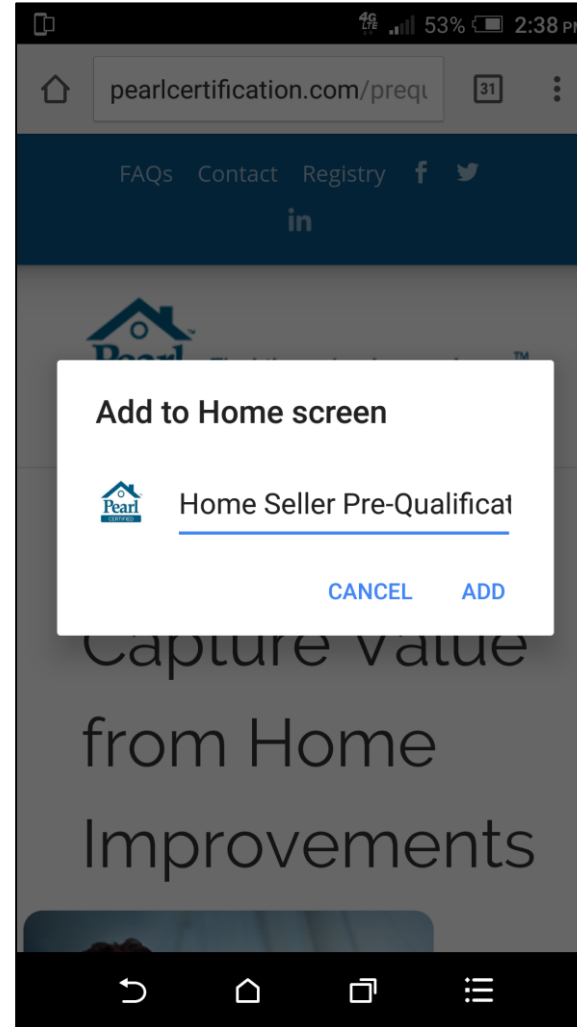

Step 1

Open browser and type in:
pearlcertification.com/prequalify home

Step 2

Tap menu and touch
“Add to Home screen”

Step 3

Title the link and click
“Add”

All done!

You can move the icon
around just like an app