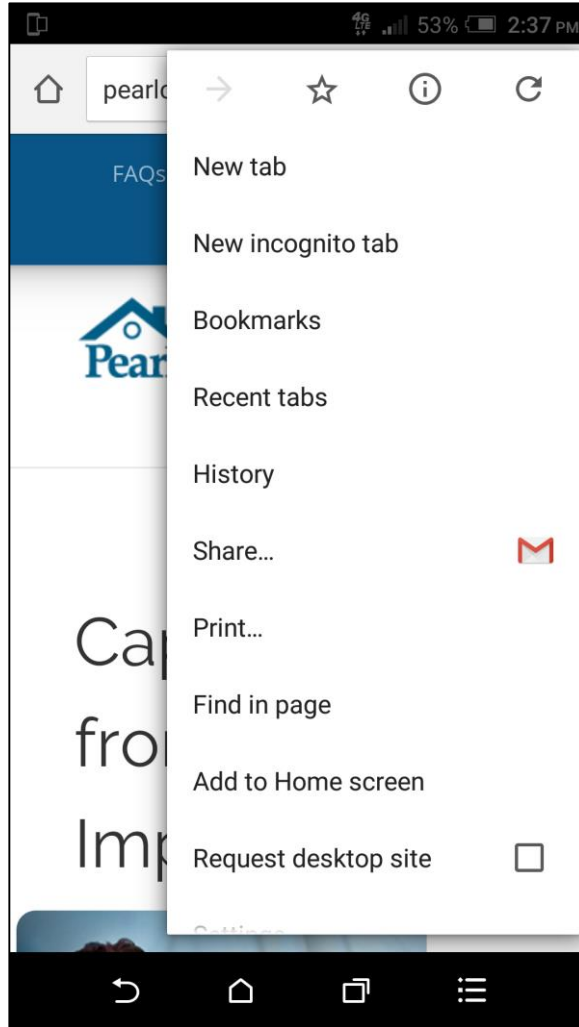

Step 1

Open browser and type in:
pearlcertification.com/prequalify home

Step 2

Tap menu and touch
“Add to Home screen”

Step 3

Title the link and click
“Add”

All done!

You can move the icon
around just like an app