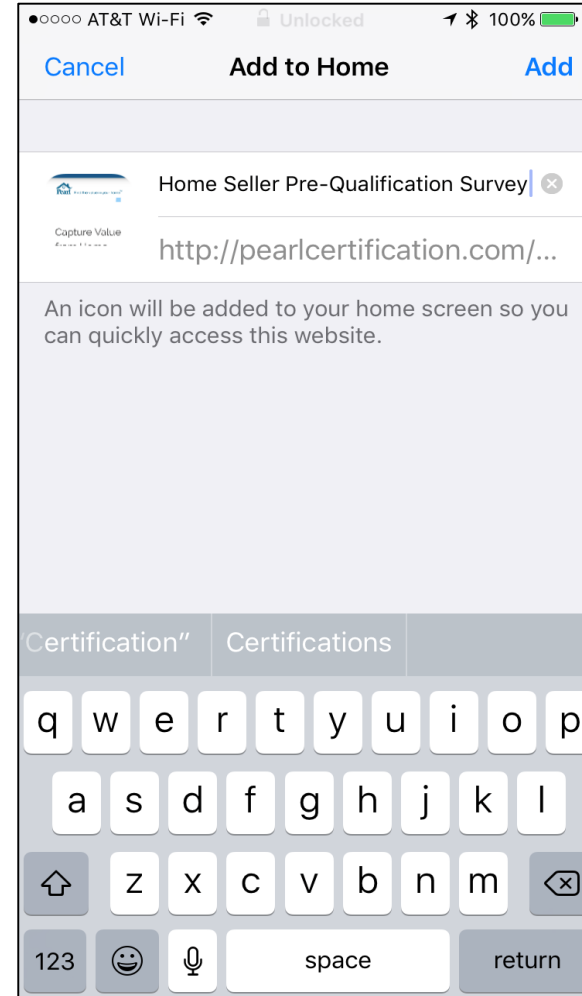

Step 1

Open browser and type in:
pearlcertification.com/prequalify home
Tap share icon at bottom of screen
(box with arrow in it)

Step 2

Tap "Add to Home screen"
in bottom row (scroll right)

Step 3

Rename the icon if you like.
Tap "Add"

All done!

You can move the icon
around just like an app