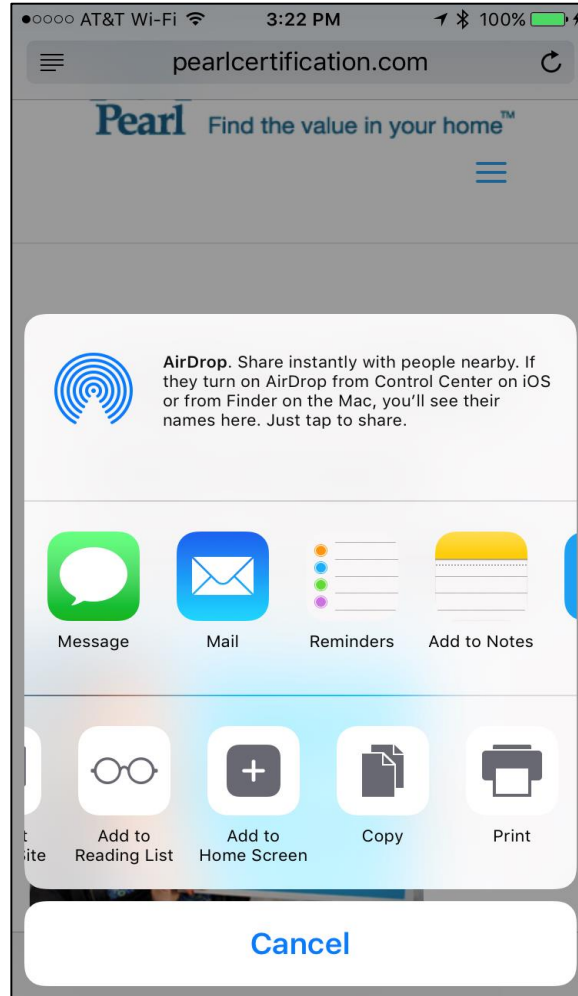

Step 1

Open browser and type in:
pearlcertification.com/prequalify home
Tap share icon at bottom of screen
(box with arrow in it)

Step 2

Tap "Add to Home screen"
in bottom row (scroll right)

Step 3

Rename the icon if you like.
Tap "Add"

All done!

You can move the icon
around just like an app